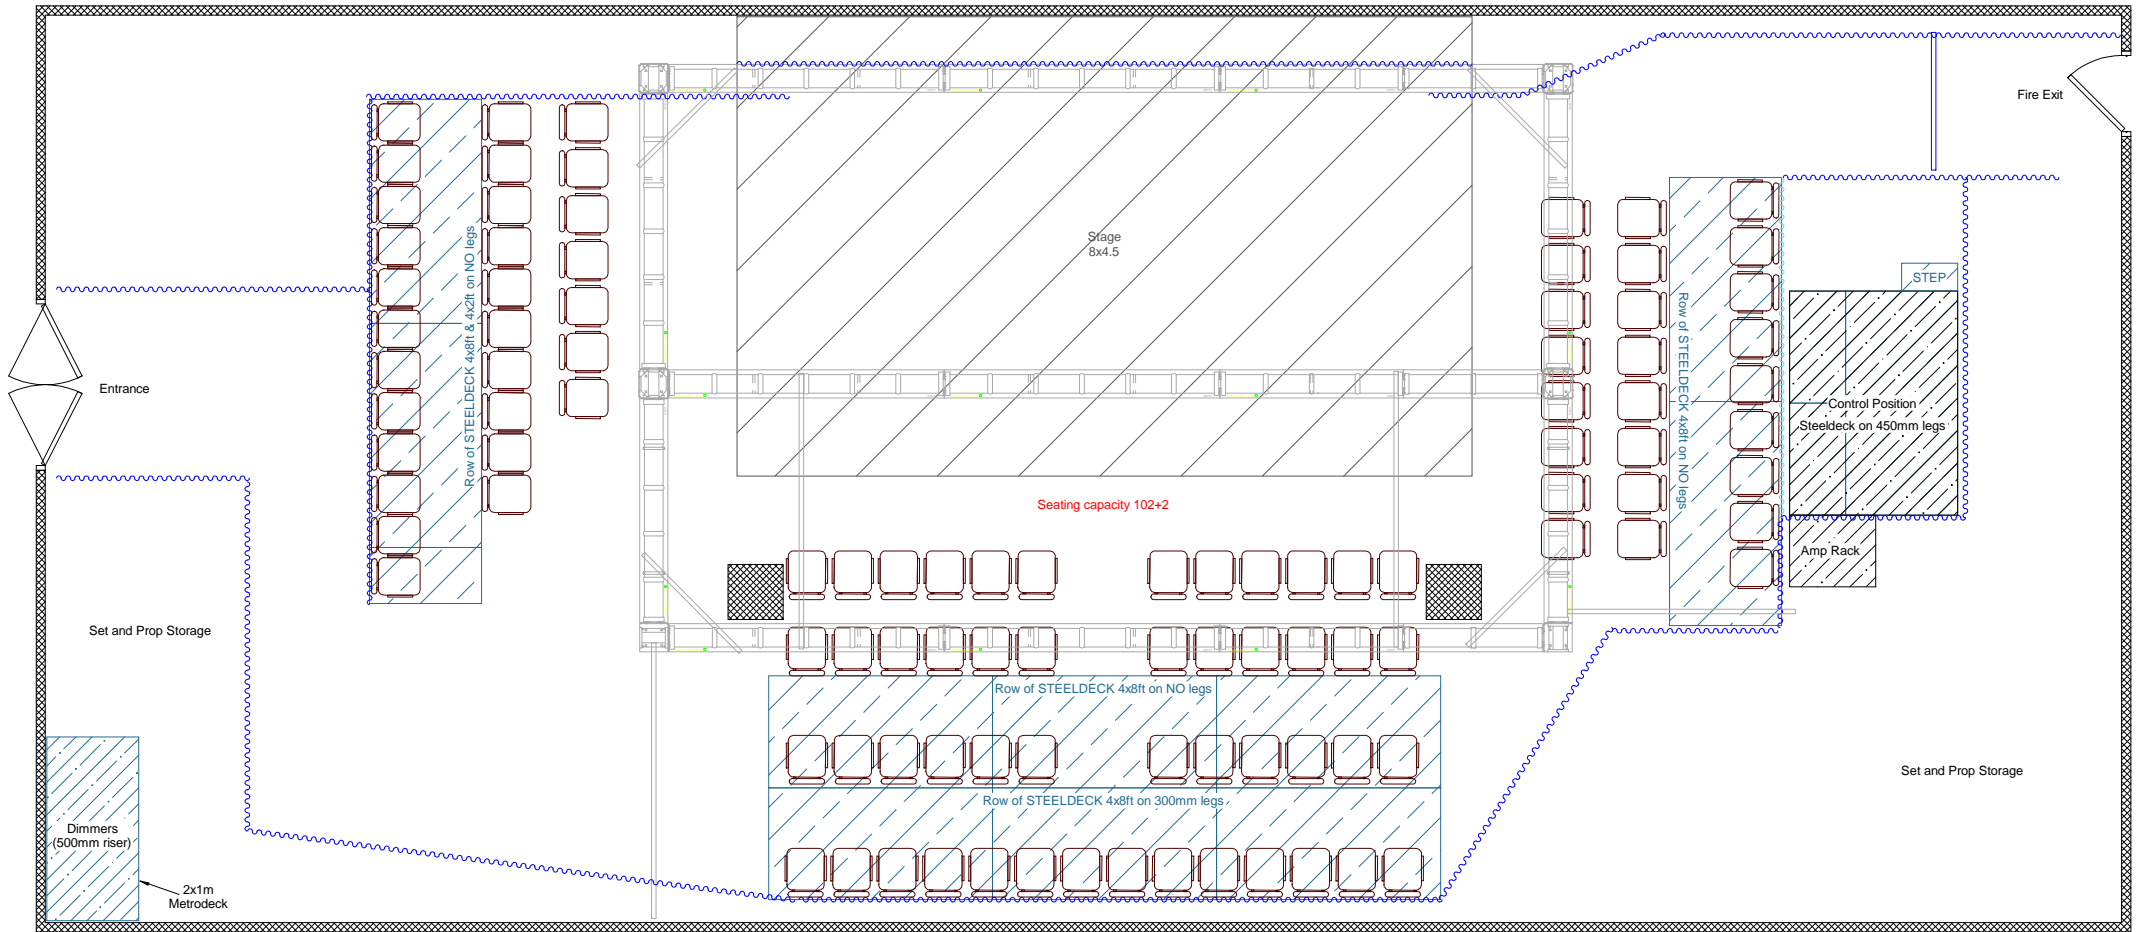

1.00 m

NAME		theSpace @ Niddry		
TITLE		Lower Theatre GENERAL Plan		
SIZE	CAGE CODE	DWG NO	REV	
A4		theSpaceUK-VP-10-01	19.1	
SCALE			SHEET	