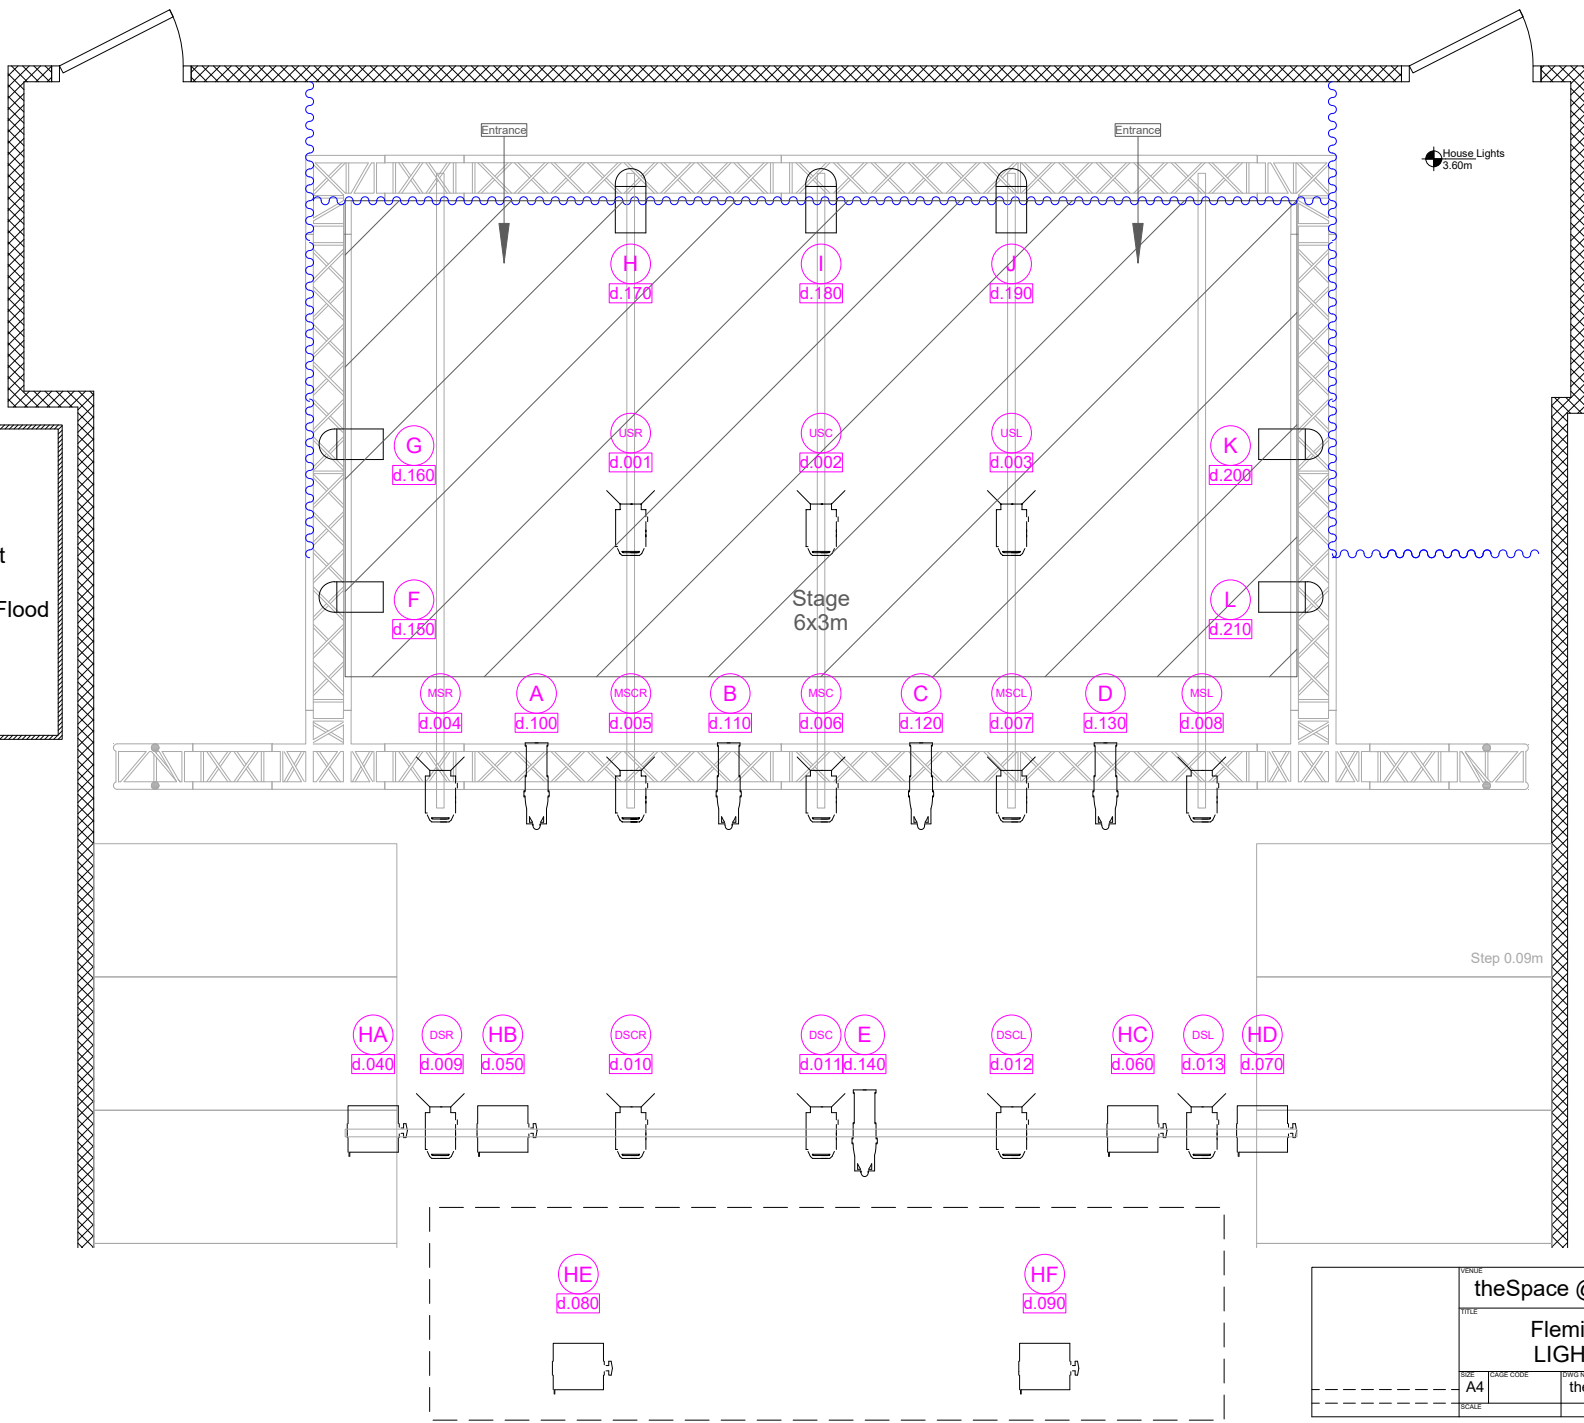

 ETC Colorsource Par  
Mode: DIR (6ch)

 Briteq 100EC Fresnel  
Mode: 1ch

 ETC Colorsource Spot  
Mode: DIR (6ch)

 Showtec Chameleon Flood  
Mode: 4ch

 Fixture Number  
 DMX Address

theSpace @ Surgeons' Hall <b>Fleming Theatre          LIGHTING Plan</b>			
SIZE	CADWG CODE	LOWWG NO	REV
A4		theSpaceUK-VP-26-18	23.1
SCALE		SHEET	