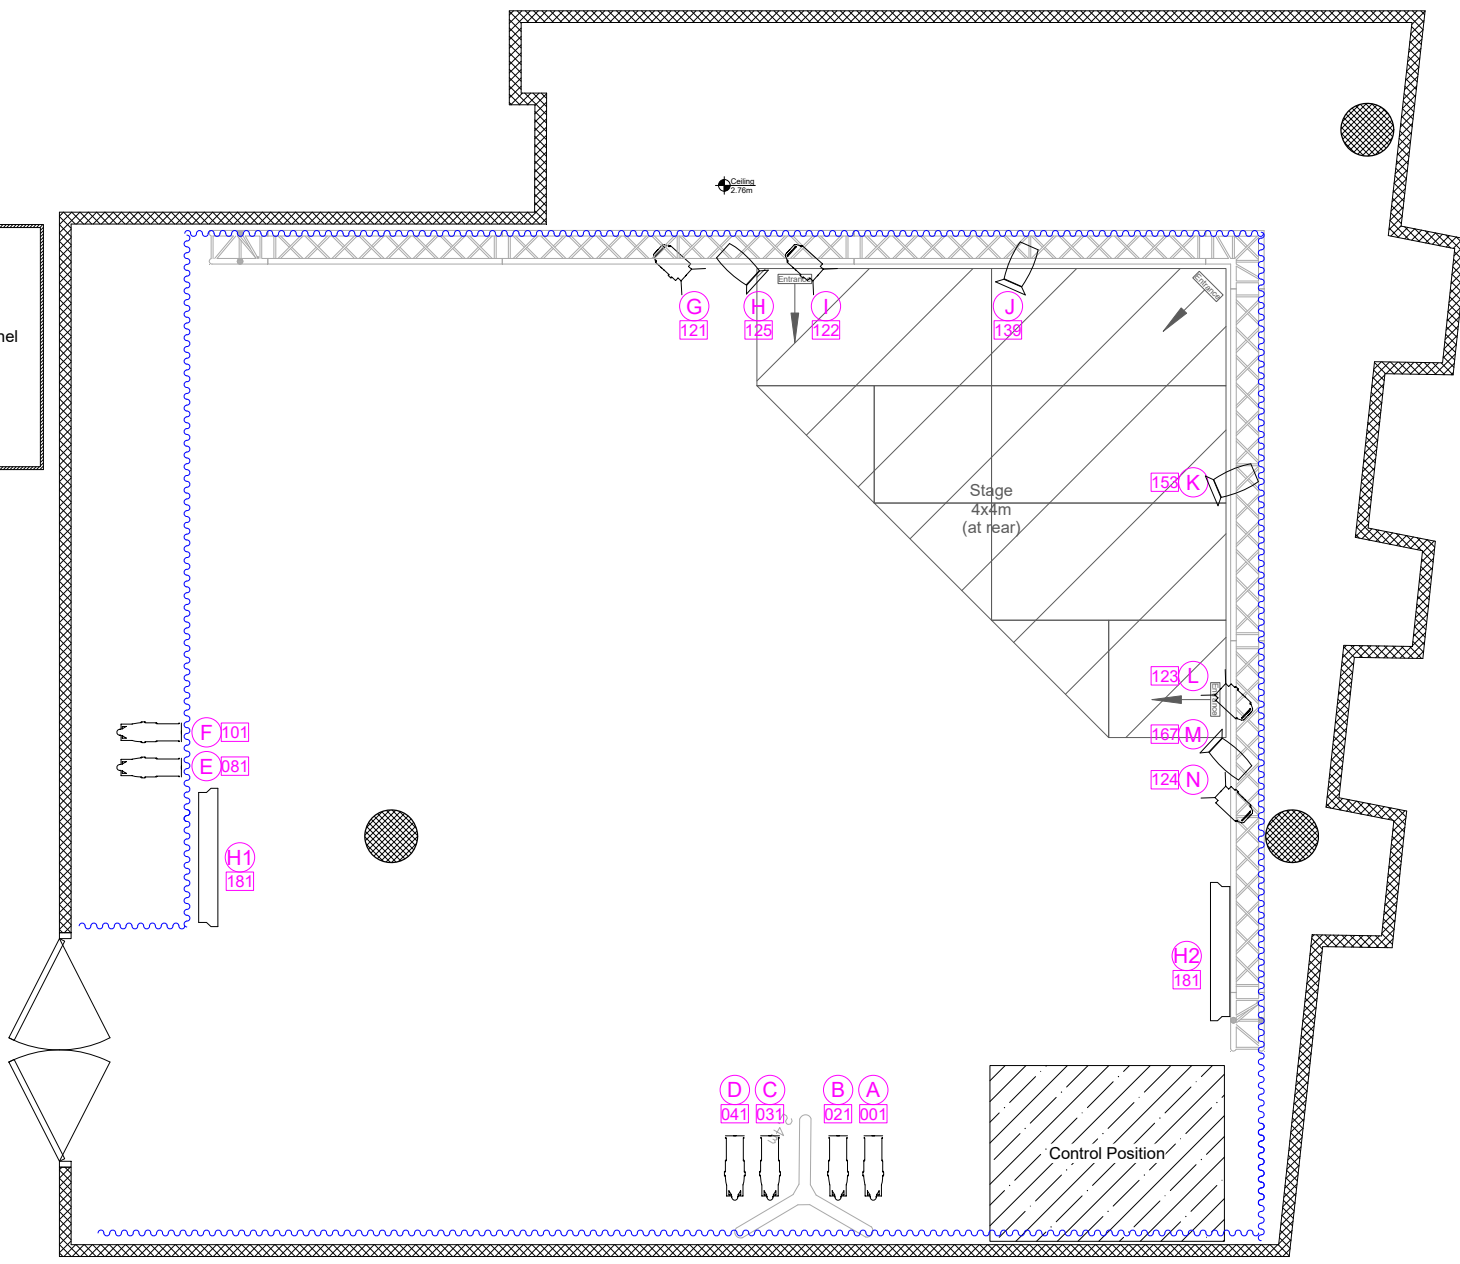

	Robe Perfect
	LED Profile
	Elumen8 LED Fresnel
	PixelLine
	Fixture Number DMX Address

1.00 m

VENUE		theSpace @ Surgeons' Hall	
TITLE		Theatre 1 LIGHTING Plan	
SIZE	CAGE CODE	DWG NO	REV
A4		theSpaceUK-VP-06-18	23.1
SCALE		SHEET	