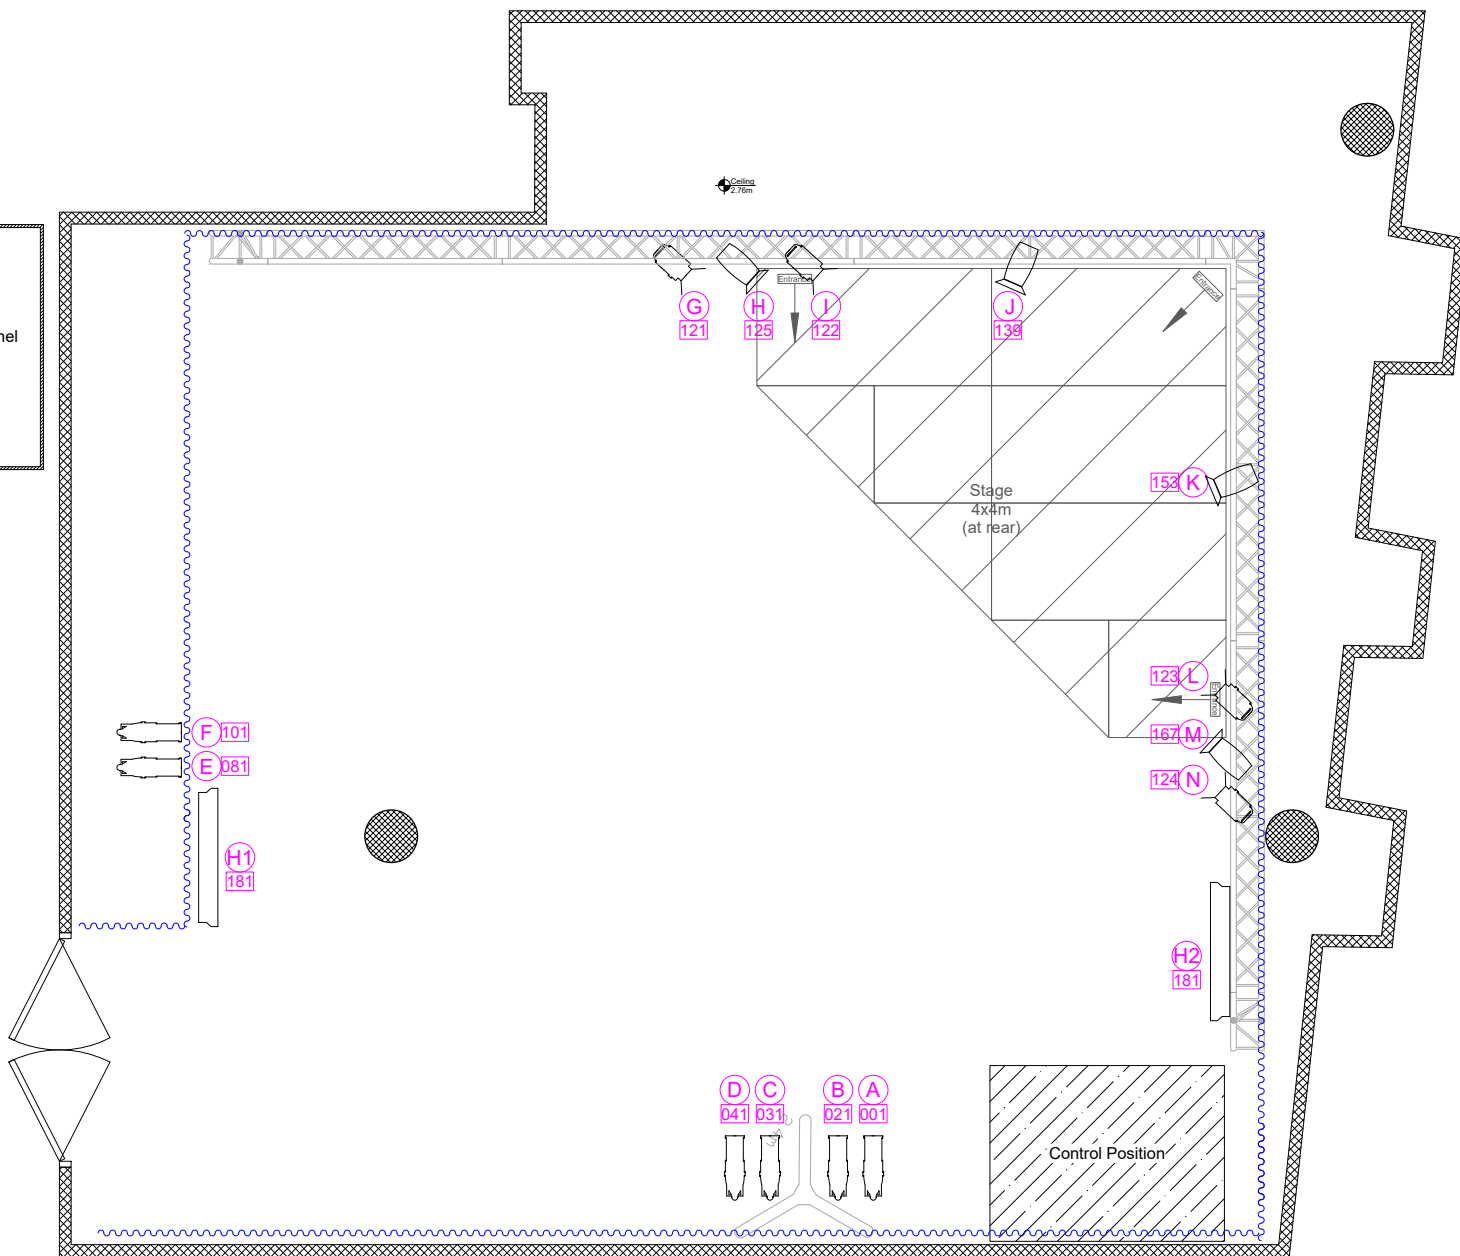

	Robe Perfect
	LED Profile
	Elumen8 LED Fresnel
	PixelLine
	Fixture Number DMX Address

1.00 m

VENUE		theSpace @ Surgeons' Hall	
TITLE		Theatre 1 LIGHTING Plan	
SIZE	CAGE CODE	DWG NO	REV
A4		theSpaceUK-VP-06-18	22.1
SCALE		SHEET	