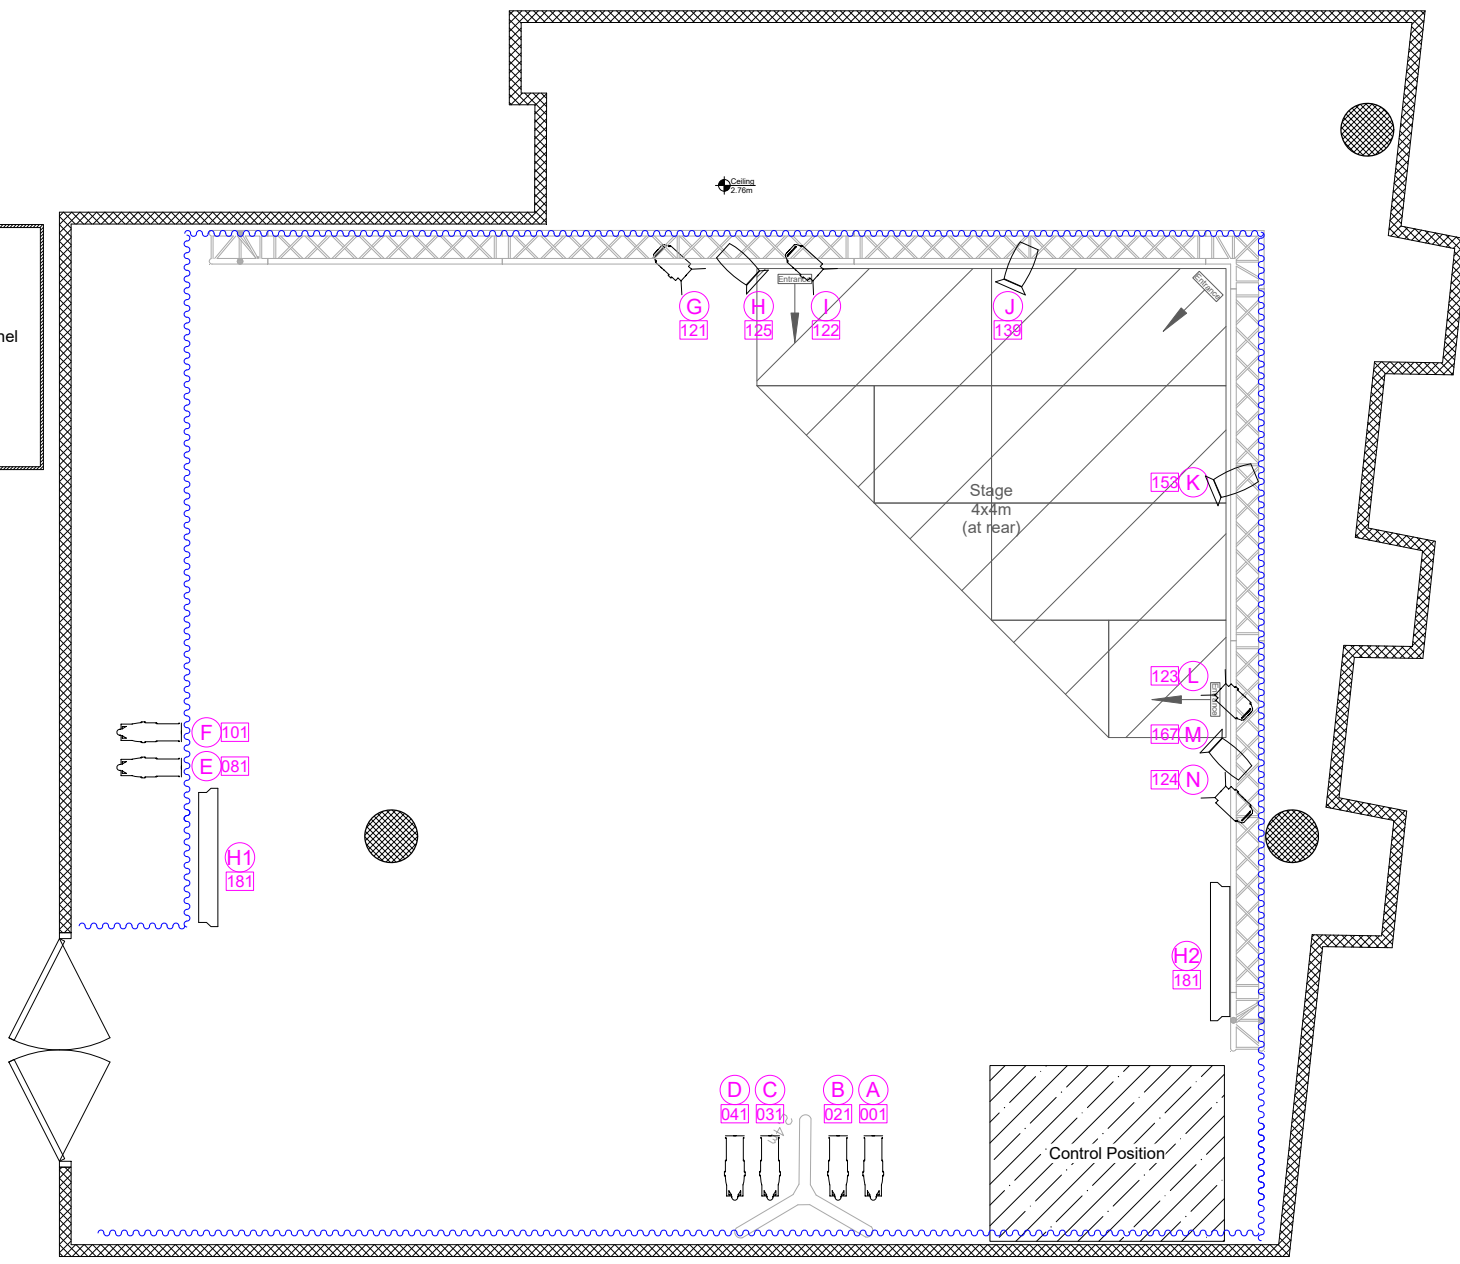

	Robe Perfect
	LED Profile
	Elumen8 LED Fresnel
	PixelLine
	Fixture Number DMX Address

1.00 m

VENUE			
theSpace @ Surgeons' Hall			
TITLE			
Theatre 1 LIGHTING Plan			
SIZE	CAGE CODE	DWG NO	REV
A4		theSpaceUK-VP-06-18	24.1
SCALE	SHEET		